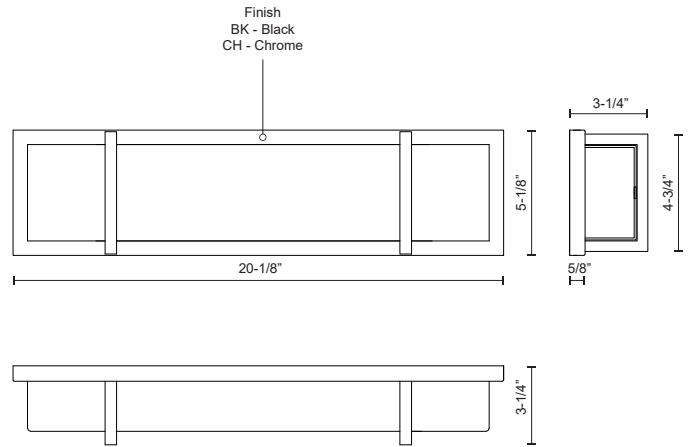

ALBERNI VL61620

VANITY

PROJECT

VL61620-CH
Chrome

VL61620-BK
Black

SPECIFICATION DETAILS

Fixture Dimensions	W20-1/8" x H5-1/8" x E3-1/4"
Light Source	AC LED Module
Wattage	22W
Total Lumens	1600lm
Delivered Lumens	CH-1104lm
Voltage	120V
Color Temperature	3000K
CRI (Ra)	90CRI
Optional Color Temps	2700K - 5000K Available, Minimum Order Quantities Apply
LED Rated Life	50,000 hours
Dimming	100% - 10%, ELV Dimmer (Not Included)
Diffuser Details	Acrylic with Frosted Interior
ADA Compliant	Yes
Location	Damp
Mounting Style	All Orientation; Wall;
CEC Title 24 JA8	Yes, JA8-2022
Paint Finish	BK01; CH01;

* For custom options, consult factory for details.

* For warranty information, please visit www.kuzcolighting.com/warranty

DESCRIPTION

Electroplated orthogonal steel structure and details. Rectangular opal acrylic diffuser. Up and down wall light. May be mounted horizontally or vertically